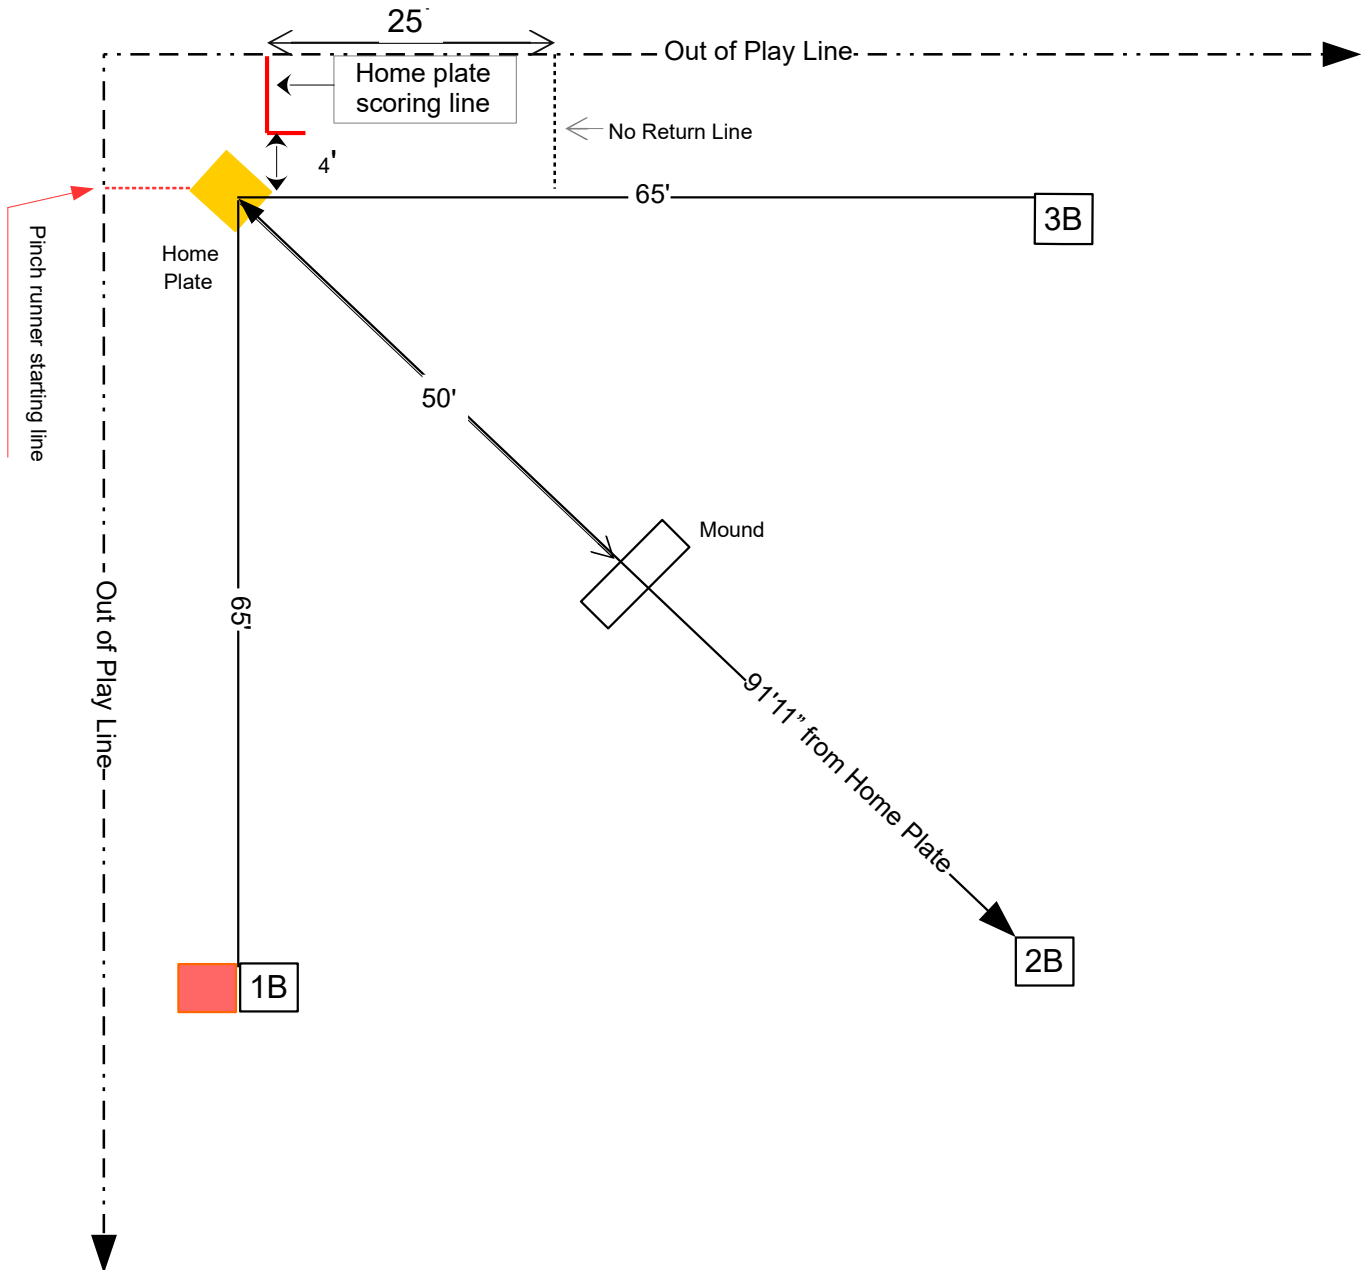

# Playing Field – Northwest Catholic Softball League 2025

**Home plate scoring line** -The Home Plate Scoring line will be perpendicular to the 3rd base and extending from the backstop toward the right top corner of the strike mat, stopping 4ft. (if possible) from the strike mat.

**No return line** - At a point 25' from Home plate scoring line towards 3rd base, the Home Team shall draw no return line perpendicular to the 3rd base line extending from the 3rd base line into foul territory.

A Runner crossing no return line and advancing towards home plate will be declared out if he returns to 3rd base. The ball remains live and in play.

To score a run, the Runner must make contact with or cross the Home plate scoring line and contact the ground before a defensive Player, in possession of the ball, touches home plate.