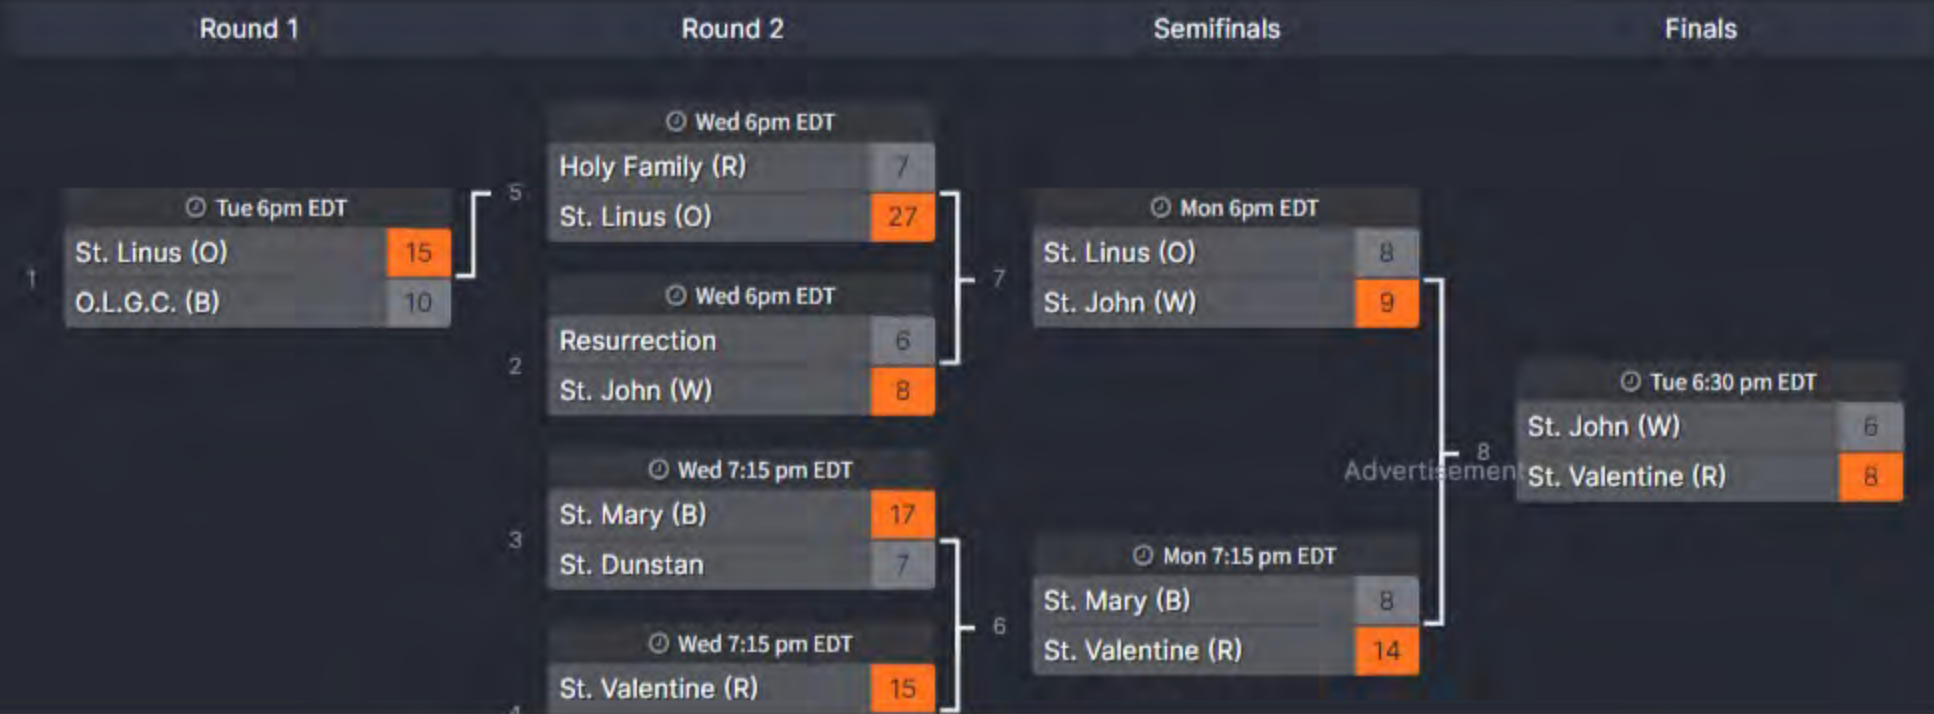

Playoff Division 3

We now have a page of the rankings on the playoffs menu [Click here to view the page](#)

If there are any rainouts for the playoffs the games will be moved to forward one day. (Monday to Tuesday, Tuesday to Wednesday, Thursday to Monday, etc.)

Final Results

St. Valentine (R) 3 - 0	St. John (W) 2 - 1	St. Linus (O) 2 - 1 St. Mary (B) 1 - 1