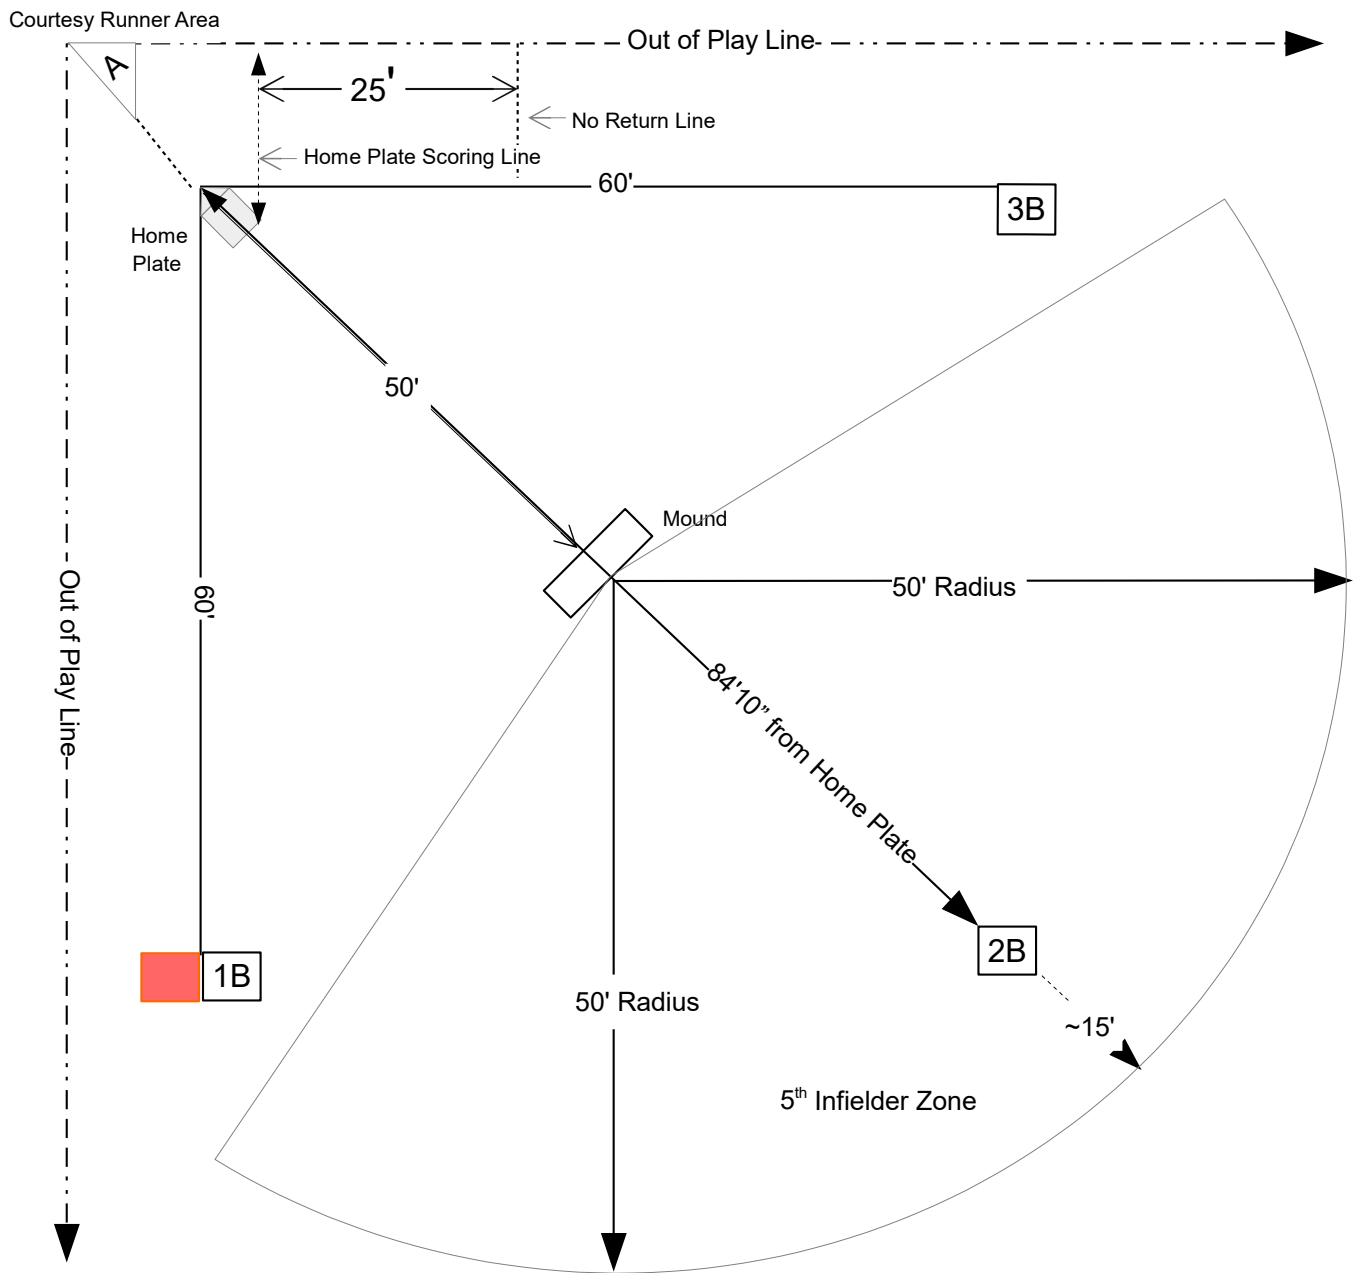

# Playing Field – Northwest Catholic Softball League

## NOTES

5<sup>th</sup> Infielder applies to Senior Division Only  
 Courtesy Runner Area applies to Senior Division Only