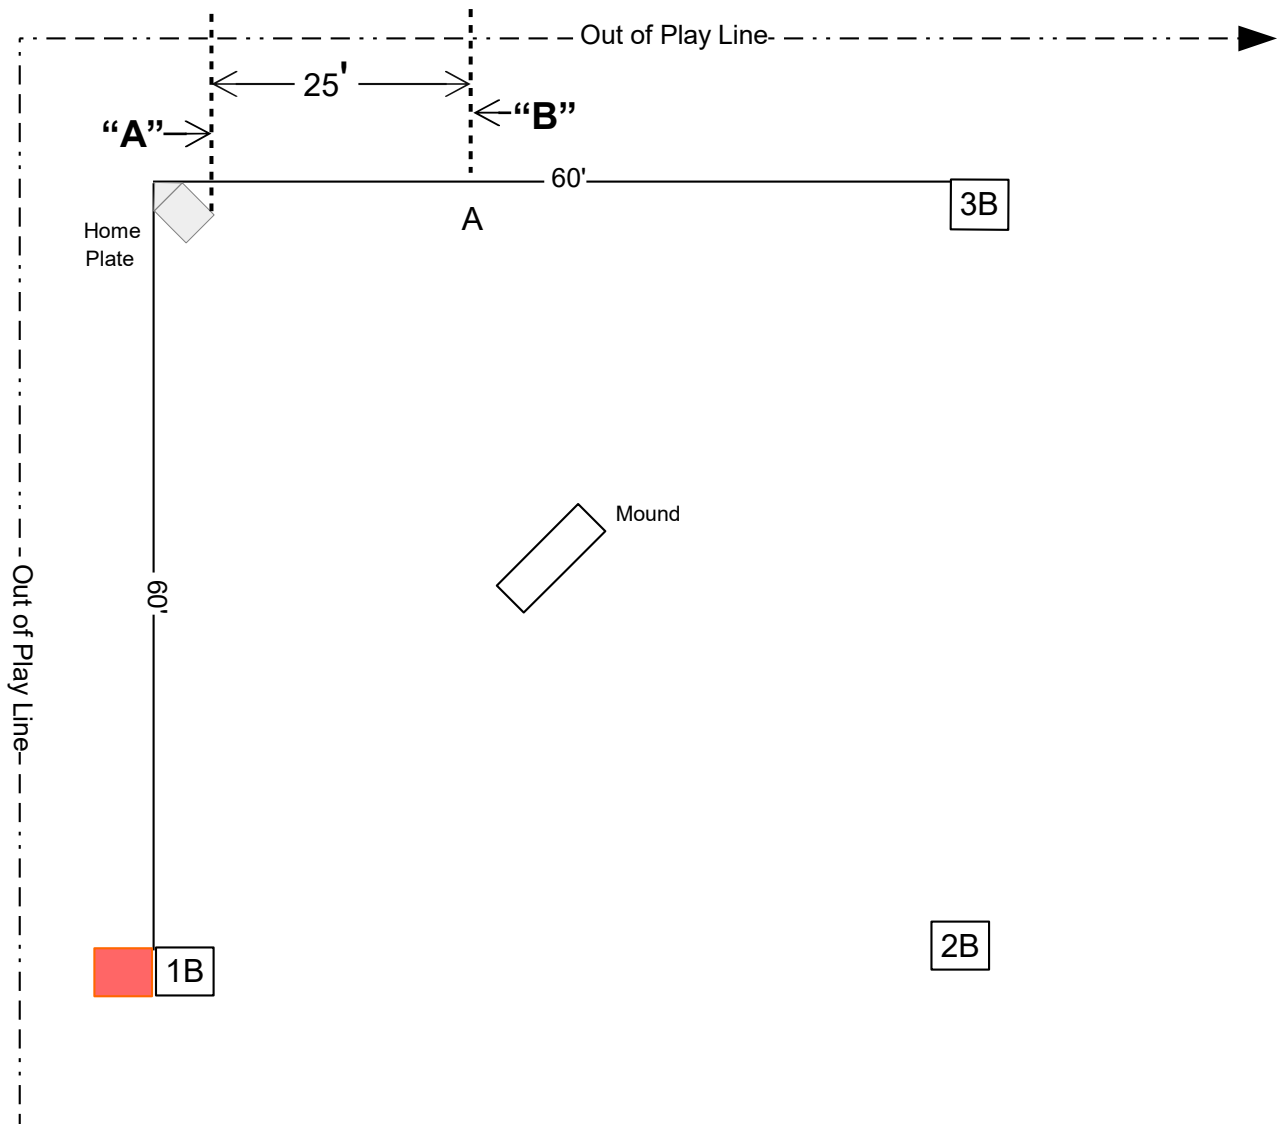

Northwest Catholic Softball League Line of No Return

NOTES

- 1) Starting at the point on home plate closest to 3rd base, the Home Team shall draw line "A" perpendicular to the 3rd base line extending into foul territory.
- 2) At a point 25' from line "A" towards 3rd base, the Home Team shall draw line "B" perpendicular to the 3rd base line extending from the 3rd base line into foul territory.

Penalty

- 1st Offense – Five dollar fine for the Home Team
- 2nd and additional Offenses – Ten dollar fine for the Home Team

A Runner crossing line "B" and advancing towards home plate will be declared out if he returns to 3rd base. The ball remains live and in play.

To score a run, the Runner must make contact with the line "A" or cross line "A" and contact the ground before a defensive Player, in possession of the ball, touches home plate.