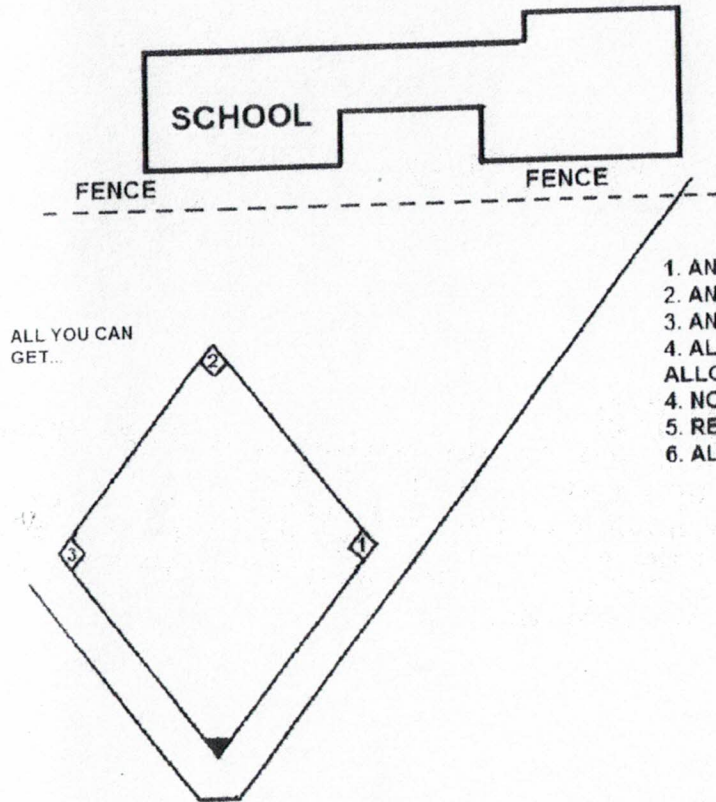

ST. DAMIAN FIELD

4-16-16

RULES

1. ANY FAIR FLY BALL HIT OVER THE FENCE IS A HOME RUN.
2. ANY FAIR FLY BALL THAT BOUNCES OVER THE FENCE IS GROUND RULE DOUBLE.
3. ANY FAIR BALL THAT ROLLS UNDER THE FENCE IS A GROUND RULE DOUBLE.
4. ALCOHOLIC BEVERAGES ARE NOT ALLOWED ON THE FIELD BUT ARE ONLY ALLOWED IN THE PARKING LOT.
4. NO PETS ARE ALLOWED.
5. REST ROOMS ARE AVAILABLE.
6. ALL GROUNDS ARE TO BE VACATED BY 10PM.